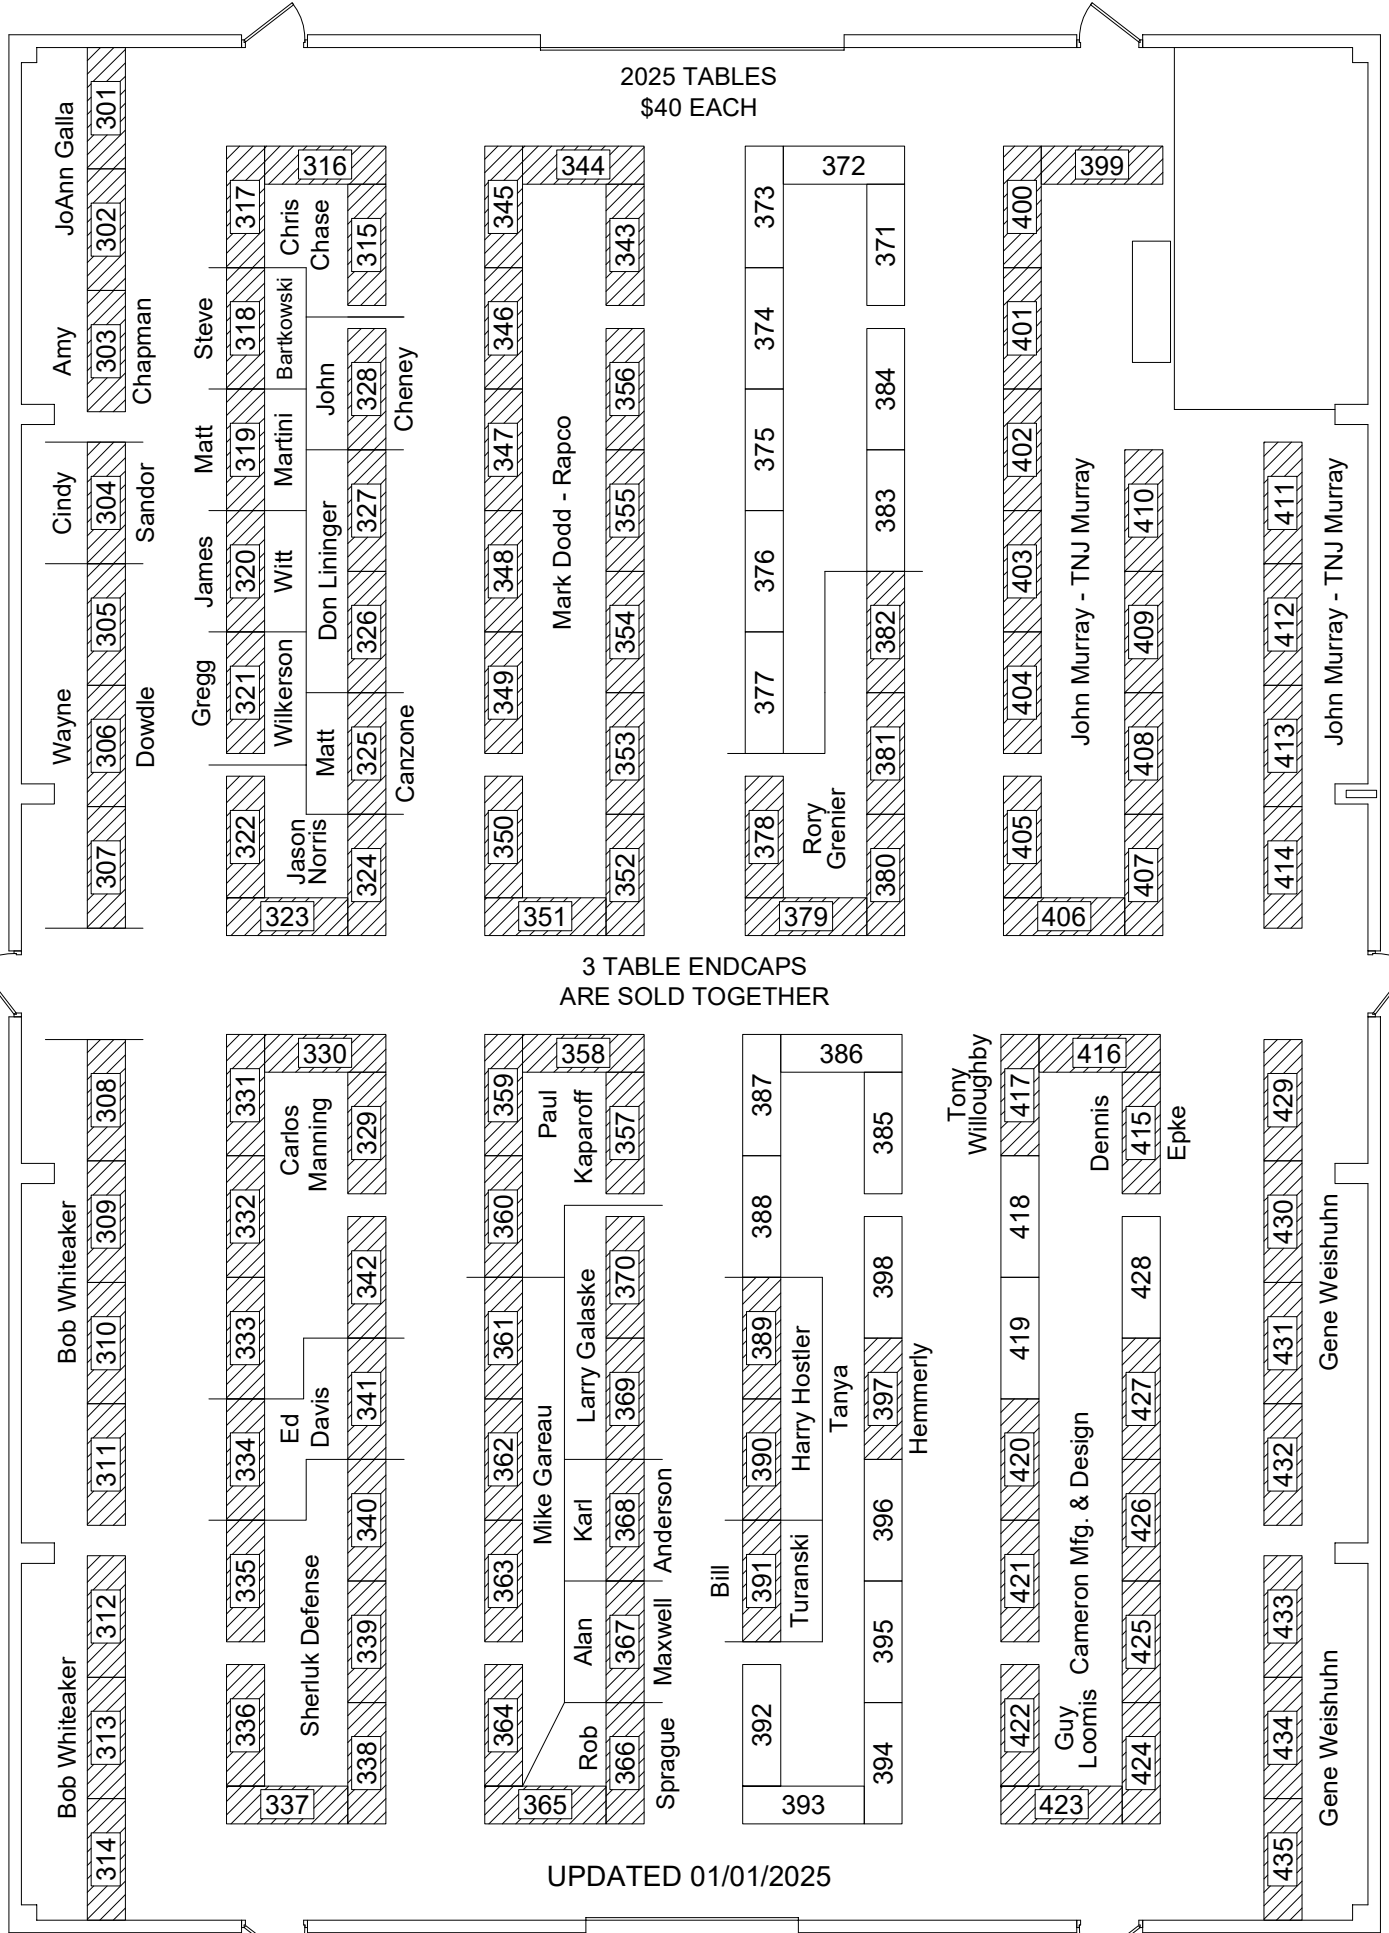

79	Lance Miller	107	Gerald Leguire (2)
		108	Gerald Leguire
80	Charlie Shoppel	109	Cassie Guinta
		110	Cassie Guinta
		111	Cassie Guinta

3 TABLE ENDCAPS ARE SOLD TOGETHER

SHADED TABLES ARE SOLD

2025 BUILDINGS A & B  
10' x 10' space with 1 table = \$50  
Extra tables = \$10 each  
NO CHAIRS INCLUDED

## FRONT FACING EAST AND MIDWAY

2025 TABLES  
\$40 EACH

3 TABLE ENDCAPS  
ARE SOLD TOGETHER

UPDATED 01/01/2025