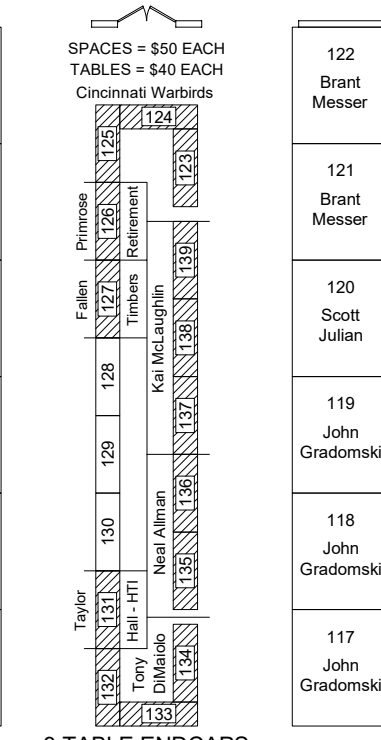

39	Reef Renforth	74	Reef Renforth
40	Reef (3) Renforth	73	Reef Renforth
41	Bryan Malcho	72	John Keaton
42	Bryan Malcho	71	Grant Flemmings
43	Terry Mrachina	70	Grant (1) Flemmings
44	Terry (2) Mrachina	69	Grant Flemmings
45	Terry Mrachina	68	Grant Flemmings
46	Terry Mrachina	67	Grant Flemmings
47	Terry Mrachina	66	Chris (1) Kanoski
48	Terry Mrachina	65	John Naglich
49	Tom Campbell	64	Loren Prucnal
50	Tom Campbell	63	David (3) Shultz
51	Gene Stacey	62	David Shultz
52	Gene Stacey	61	Richard Cleer
53	Omar Mowrer	60	Richard Cleer
54	Cary Comstock	59	Frank Cinkole
55	Cary Comstock	58	Frank Cinkole
56	Cary Comstock	57	Frank Cinkole

38	Shane Hamish
37	Shane Hamish
36	Shane Hamish
35	(2) Max Bellard
34	(2) Jim Gilmore
33	(2) Jim Gilmore
32	Dave (1) Pizzoferrato
31	John Hess
30	John Hess
29	John Hess

28	Lance Miller
27	Lance Miller
26	Steve Jackson
25	Steve (2) Jackson
24	Steve Jackson
23	James Coots
22	Paul McNeill
21	Paul McNeill
20	Paul McNeill

11	John Blackwood
12	John Blackwood
13	John (2) Blackwood
14	Nick McInchak
15	Nick McInchak
16	Doug Collar
17	Doug Collar
18	Doug Collar
19	Doug Collar

76	Wayne Hlavin	101	Jim Wenig
		102	Jim Wenig
77		103	Roger Spurgeon
		104	Roger Spurgeon
78		105	Roger Spurgeon
		106	Roger Spurgeon

79	Lance Miller	107	Gerald Leguire (2)
		108	Gerald Leguire
80	Charlie Shoppel	109	Cassie Guinta
		110	Cassie Guinta
		111	Cassie Guinta

3 TABLE ENDCAPS ARE SOLD TOGETHER