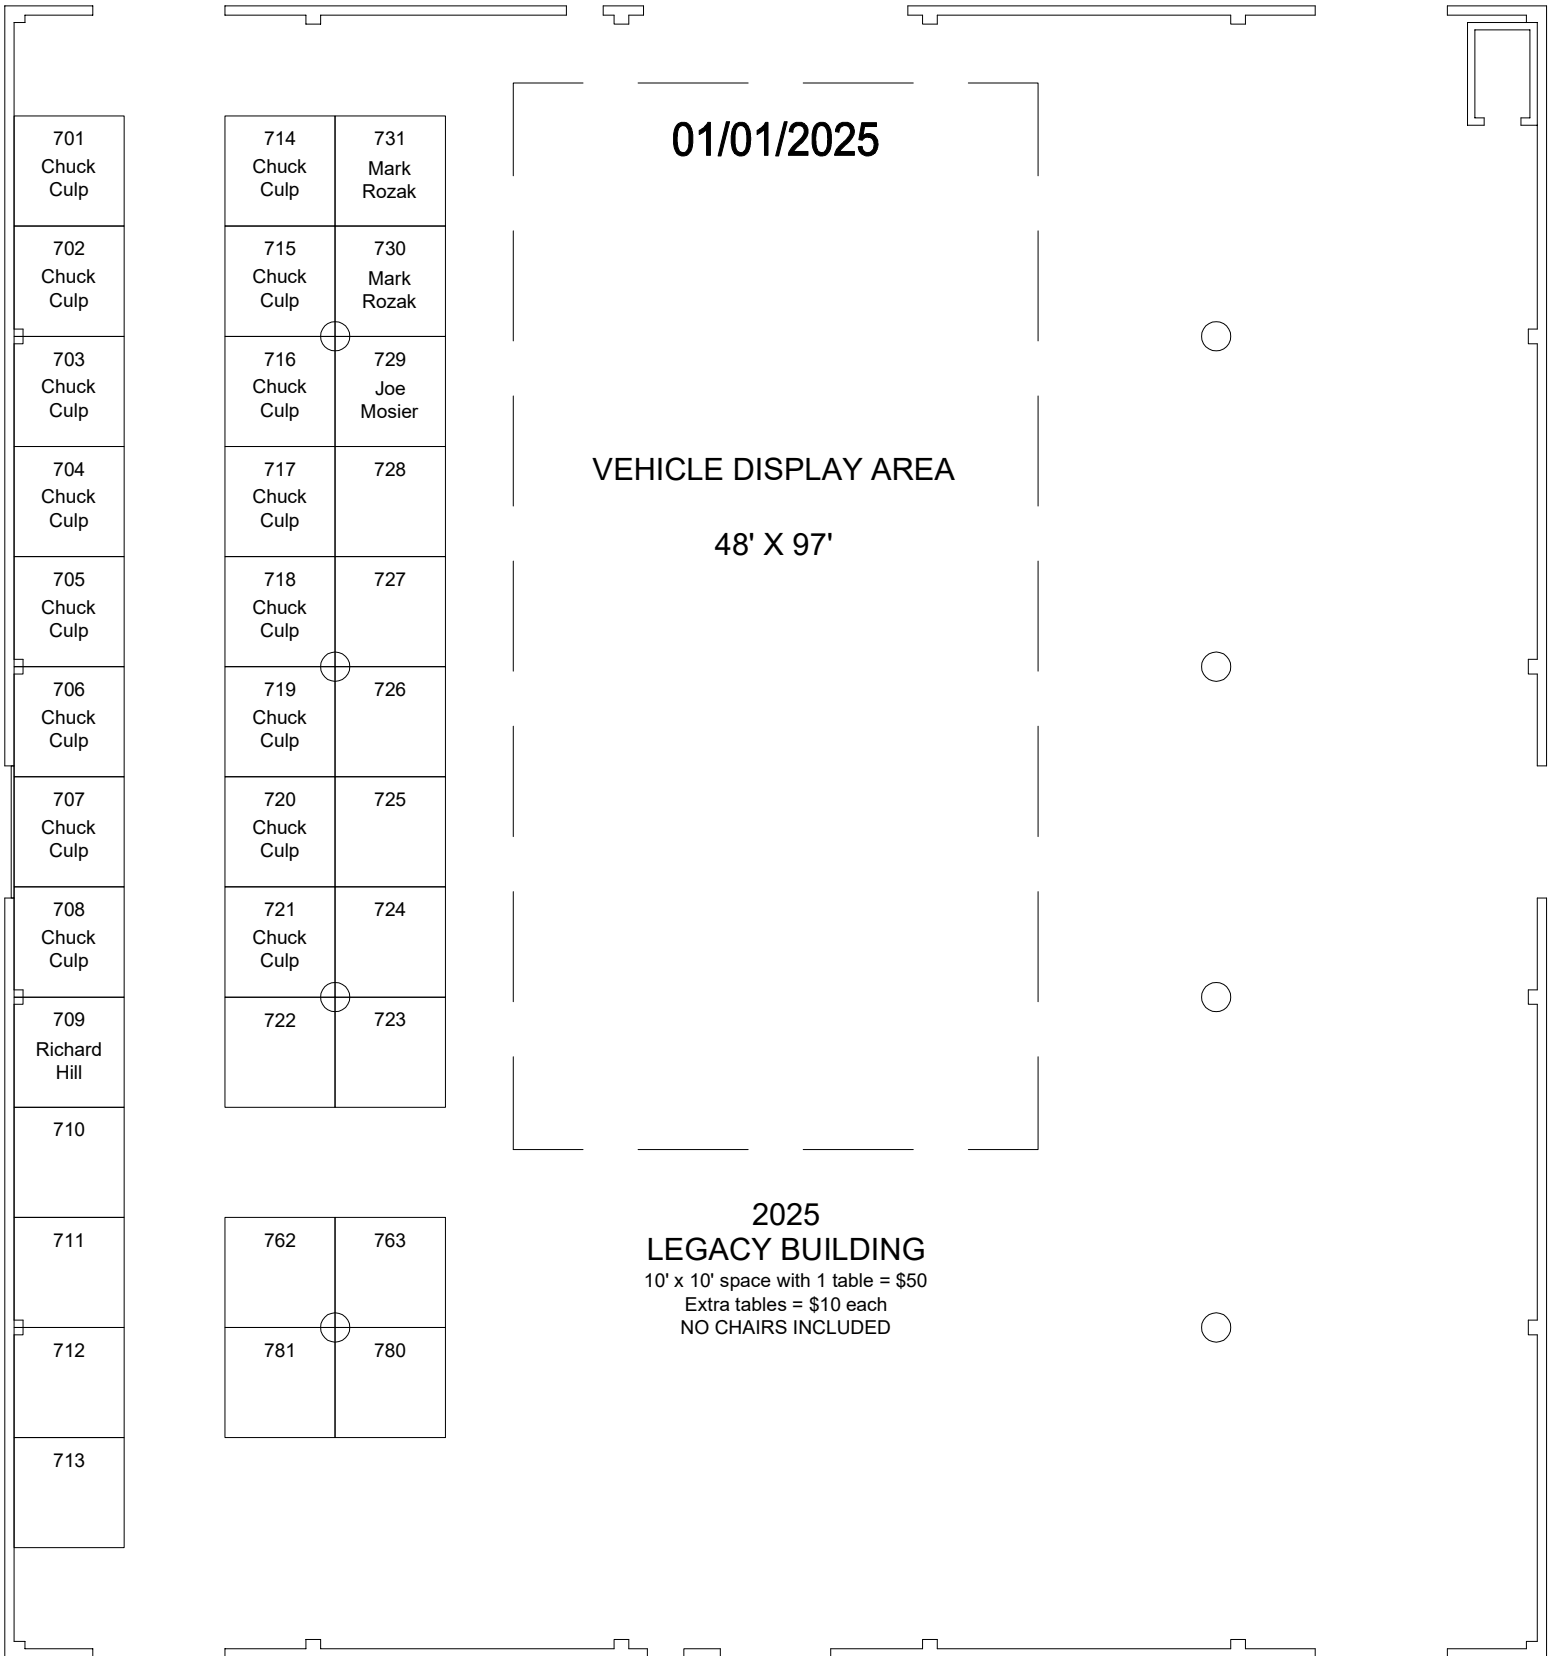

BUILDING L - LEGACY

FRONT FACING NORTH AND EAST MIDWAY